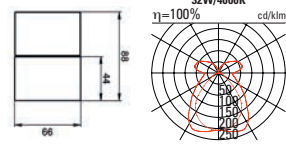

ONEline 1.5 OfficeMini NOT
Systemleuchte

ONEline 1.5 OfficeMini
Systemleuchte

32W ON/OFF	3936lm/3000K	111.40.1530HE.7	290.00
32W ON/OFF	4256lm/4000K	111.40.1540HE.7	290.00
44W DALI	5236lm/3000K	111.40.1530HE.9	338.00
44W DALI	5676lm/4000K	111.40.1540HE.9	338.00