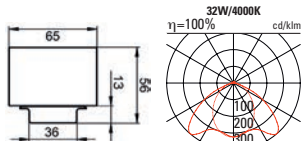

ONeline 1.5 BATWING
Systemleuchte

32W ON/OFF	4637lm/3000K	111.20.1530HE.7.B	190.00
32W ON/OFF	4864lm/4000K	111.20.1540HE.7.B	190.00
44W DALI	6270lm/3000K	111.20.1530HE.9.B	236.00
44W DALI	6596lm/4000K	111.20.1540HE.9.B	236.00