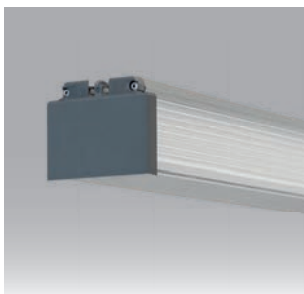

ONeline 1.5 OfficeMini
Systemleuchte

32W ON/OFF	3936lm/3000K	111.40.1530HE.7	290.00
32W ON/OFF	4256lm/4000K	111.40.1540HE.7	290.00
44W DALI	5236lm/3000K	111.40.1530HE.9	338.00
44W DALI	5676lm/4000K	111.40.1540HE.9	338.00

ONeline 1.5 OfficeMini NOT
Systemleuchte

32W ON/OFF	3936lm/3000K	111.40.1530HE.7N	590.00
32W ON/OFF	4256lm/4000K	111.40.1540HE.7N	590.00
44W DALI	5236lm/3000K	111.40.1530HE.9N	639.00
44W DALI	5676lm/4000K	111.40.1540HE.9N	639.00