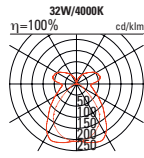

ONEline 1.5 OfficeMini NOT
Systemleuchte

ONEline 1.5 OfficeMini
Systemleuchte

32W ON/OFF	3936lm/3000K	111.40.1530HE.7	290.00
32W ON/OFF	4256lm/4000K	111.40.1540HE.7	290.00
44W DALI	5236lm/3000K	111.40.1530HE.9	338.00
44W DALI	5676lm/4000K	111.40.1540HE.9	338.00