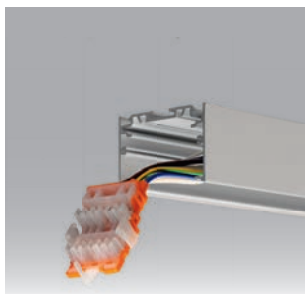

**ONEline
TRAGSCHIENENSYSTEM
VERDRAHTET**
L=4500mm, weiss RAL 9003

5x 1.5mm², ON/OFF	111.00.45.W.A 5X1.5	125.00
7x 1.5mm², DALI	111.00.45.W.A 7X1.5	136.00
9x 1.5mm², NOT	111.00.45.W.A 9X1.5	155.00
11x 1.5mm², DALI NOT	111.00.45.W.A 11X1.5	168.00

125.00
136.00
155.00
168.00

**ONEline
TRAGSCHIENENSYSTEM
VERDRAHTET**
L=4500mm, alu eloxiert

5x 1.5mm², ON/OFF	111.00.45.A.A 5X1.5	141.00
7x 1.5mm², DALI	111.00.45.A.A 7X1.5	155.00
9x 1.5mm², NOT	111.00.45.A.A 9X1.5	178.00
11x 1.5mm², DALI NOT	111.00.45.A.A 11X1.5	194.00

141.00
155.00
178.00
194.00