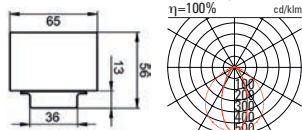

ONEline 1.2 INTENS NOT
Systemleuchte

ONEline 1.2 INTENS
Systemleuchte

25W ON/OFF	3696lm/3000K	111.20.1230HE.7.I	163.00
25W ON/OFF	3876lm/4000K	111.20.1240HE.7.I	163.00
35W DALI	4988lm/3000K	111.20.1230HE.9.I	208.00
35W DALI	5225lm/4000K	111.20.1240HE.9.I	208.00