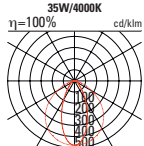

ONeline 1.2 INTENS NOT
Systemleuchte

25W ON/OFF	3696lm/3000K	111.20.1230HE.7.IN	445.00
25W ON/OFF	3876lm/4000K	111.20.1240HE.7.IN	445.00
35W DALI	4988lm/3000K	111.20.1230HE.9.IN	490.00
35W DALI	5225lm/4000K	111.20.1240HE.9.IN	490.00