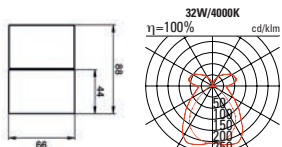

ONeline 1.5 OfficeMini NOT
Systemleuchte

ONeline 1.5 OfficeMini
Systemleuchte

32W ON/OFF	3936lm/3000K	111.40.1530HE.7	290.00
32W ON/OFF	4256lm/4000K	111.40.1540HE.7	290.00
44W DALI	5236lm/3000K	111.40.1530HE.9	338.00
44W DALI	5676lm/4000K	111.40.1540HE.9	338.00