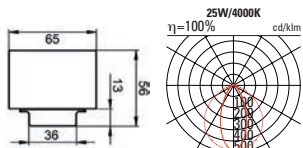

ONeline 1.2 INTENS NOT
Systemleuchte

ONeline 1.2 INTENS
Systemleuchte

25W ON/OFF	3696lm/3000K	111.20.1230HE.7.I	163.00
25W ON/OFF	3876lm/4000K	111.20.1240HE.7.I	163.00
35W DALI	4988lm/3000K	111.20.1230HE.9.I	208.00
35W DALI	5225lm/4000K	111.20.1240HE.9.I	208.00