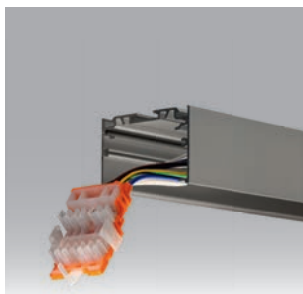

**ONEline
TRAGSCHIENENSYSTEM
VERDRAHTET**
L=4500mm, weiss RAL 9003

5x 1.5mm², ON/OFF	111.00.45.W.A 5X1.5	125.00
7x 1.5mm², DALI	111.00.45.W.A 7X1.5	136.00
9x 1.5mm², NOT	111.00.45.W.A 9X1.5	155.00
11x 1.5mm², DALI NOT	111.00.45.W.A 11X1.5	168.00

125.00
136.00
155.00
168.00

**ONEline
TRAGSCHIENENSYSTEM
VERDRAHTET**
L=4500mm, alu eloxiert

5x 1.5mm², ON/OFF	111.00.45.A.A 5X1.5	141.00
7x 1.5mm², DALI	111.00.45.A.A 7X1.5	155.00
9x 1.5mm², NOT	111.00.45.A.A 9X1.5	178.00
11x 1.5mm², DALI NOT	111.00.45.A.A 11X1.5	194.00

141.00
155.00
178.00
194.00