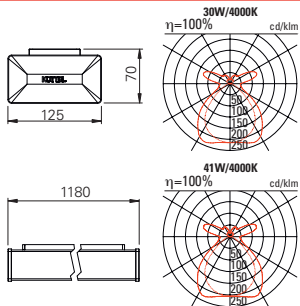

ONE OFFICE 1.2 LED
Systemleuchte

			Preis
30W ON/OFF	3619lm/4000K	111.50.1240.7	428.00
L=1180mm			
30W ON/OFF	3463lm/3000K	111.50.1230.7	428.00
L=1180mm			
41W DALI	5179lm/4000K	111.50.1240.9	470.00
L=1180mm			
41W DALI	4961lm/3000K	111.50.1230.9	470.00
L=1180mm