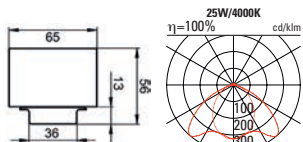

ONeline 1.2 BATWING NOT
Systemleuchte

ONeline 1.2 BATWING
Systemleuchte

25W ON/OFF	3696lm/3000K	111.20.1230HE.7.B	164.00
25W ON/OFF	3876lm/4000K	111.20.1240HE.7.B	164.00
35W DALI	4988lm/3000K	111.20.1230HE.9.B	209.00
35W DALI	5225lm/4000K	111.20.1240HE.9.B	209.00