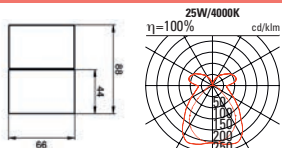

ONeline 1.2 OfficeMini NOT
Systemleuchte

ONeline 1.2 OfficeMini
Systemleuchte

25W ON/OFF	3105lm/3000K	111.40.1230HE.7	Preis
25W ON/OFF	3365lm/4000K	111.40.1240HE.7	255.00
35W DALI	4165lm/3000K	111.40.1230HE.9	255.00
35W DALI	4515lm/4000K	111.40.1240HE.9	303.00