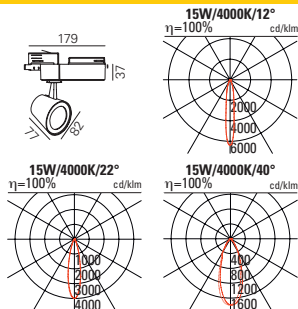

BOM-28W
Stromschienenstrahler
LED Tracklight

BOS-15W
Stromschienenstrahler
LED Tracklight

			Preis
15W ON/OFF	1150lm/4000K/12°	BOS-9401215F-WB	226.00
15W ON/OFF	1150lm/4000K/22°	BOS-9402215F-WB	226.00
15W ON/OFF	1150lm/4000K/40°	BOS-9404015F-WB	226.00

15W DALI	1150lm/4000K/12°	BOS-9401215D-WB	450.00
15W DALI	1150lm/4000K/22°	BOS-9402215D-WB	450.00
15W DALI	1150lm/4000K/40°	BOS-9404015D-WB	450.00